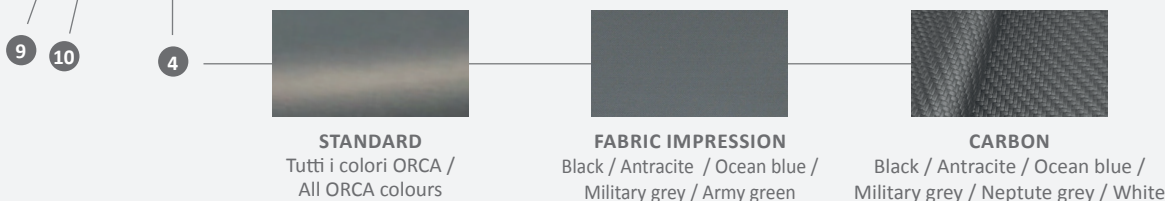

ST 290 CLASSIC
Tubes: carbon military grey
Seats: white and grey
Handles & perim. Stripe: white

Tessuto ORCA per tubolari: finiture e colori disponibili / Finishes and colours of ORCA fabric for tubes